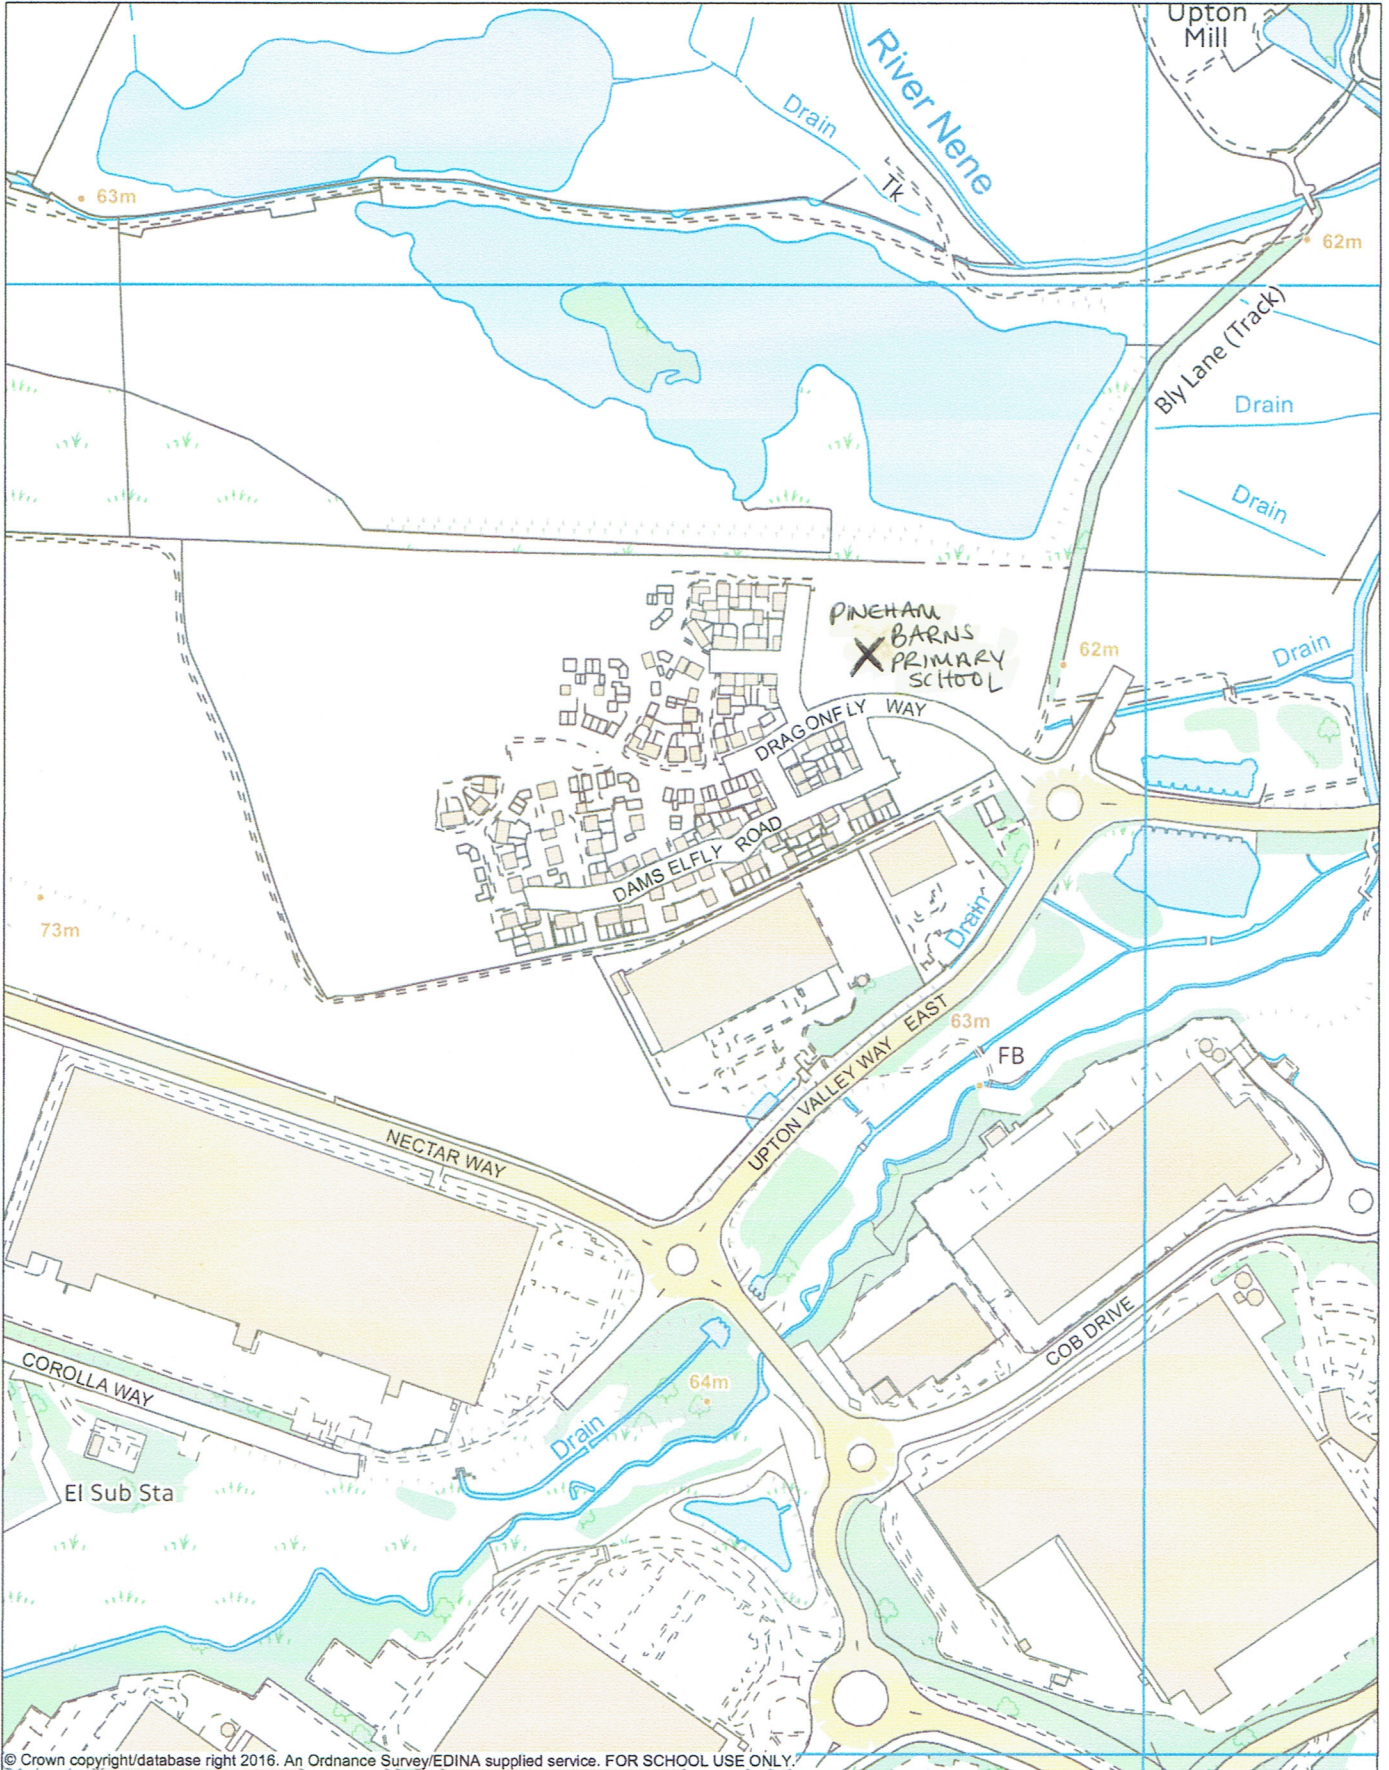

Pineham Bams linked area

© Crown copyright/database right 2016. An Ordnance Survey/EDINA supplied service. FOR SCHOOL USE ONLY.

Digimap for Schools

Scale 1:25000

Jul 18, 2016 10:32

Pineham Bams

Woodland View Primary School
School Lane
Grange Park
Northampton
NN4 5FZ

Pineham Barns linked area

© Crown copyright/database right 2016. An Ordnance Survey/EDINA supplied service. FOR SCHOOL USE ONLY.

Digimap for Schools

Scale 1:5000

Jul 18, 2016 10:29

Pineham Barns

Woodland View Primary School
School Lane
Grange Park
Northampton
NN4 5FZ